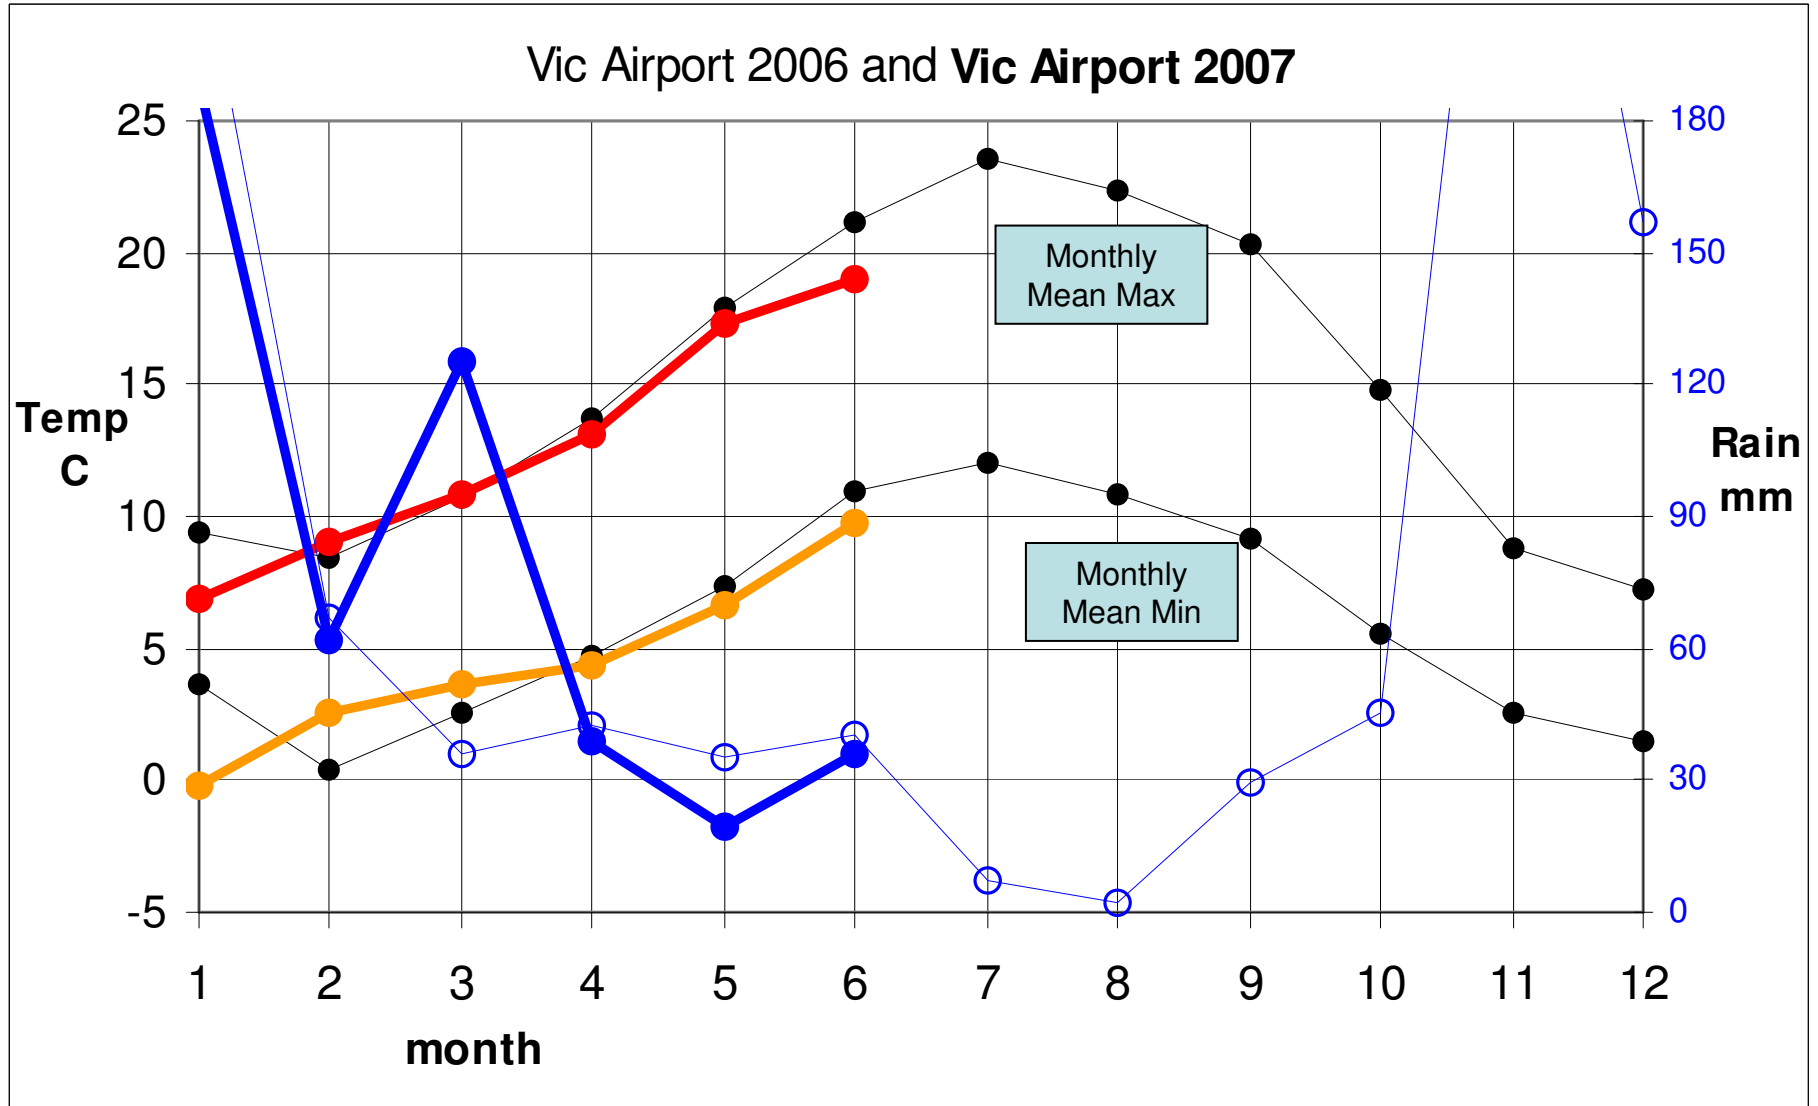

# Victoria Airport Comparison, 2006 (thin lines) vs 2007 (thick lines)

April to June: **2006 359 GDD** **2007 291 GDD**

### Victoria Airport 2006 vs 2007 Daily Min and Max Temperatures

- ◆ Daily Max 07
- Daily Max 06
- ▲ Daily Min 07
- × Daily Min 06